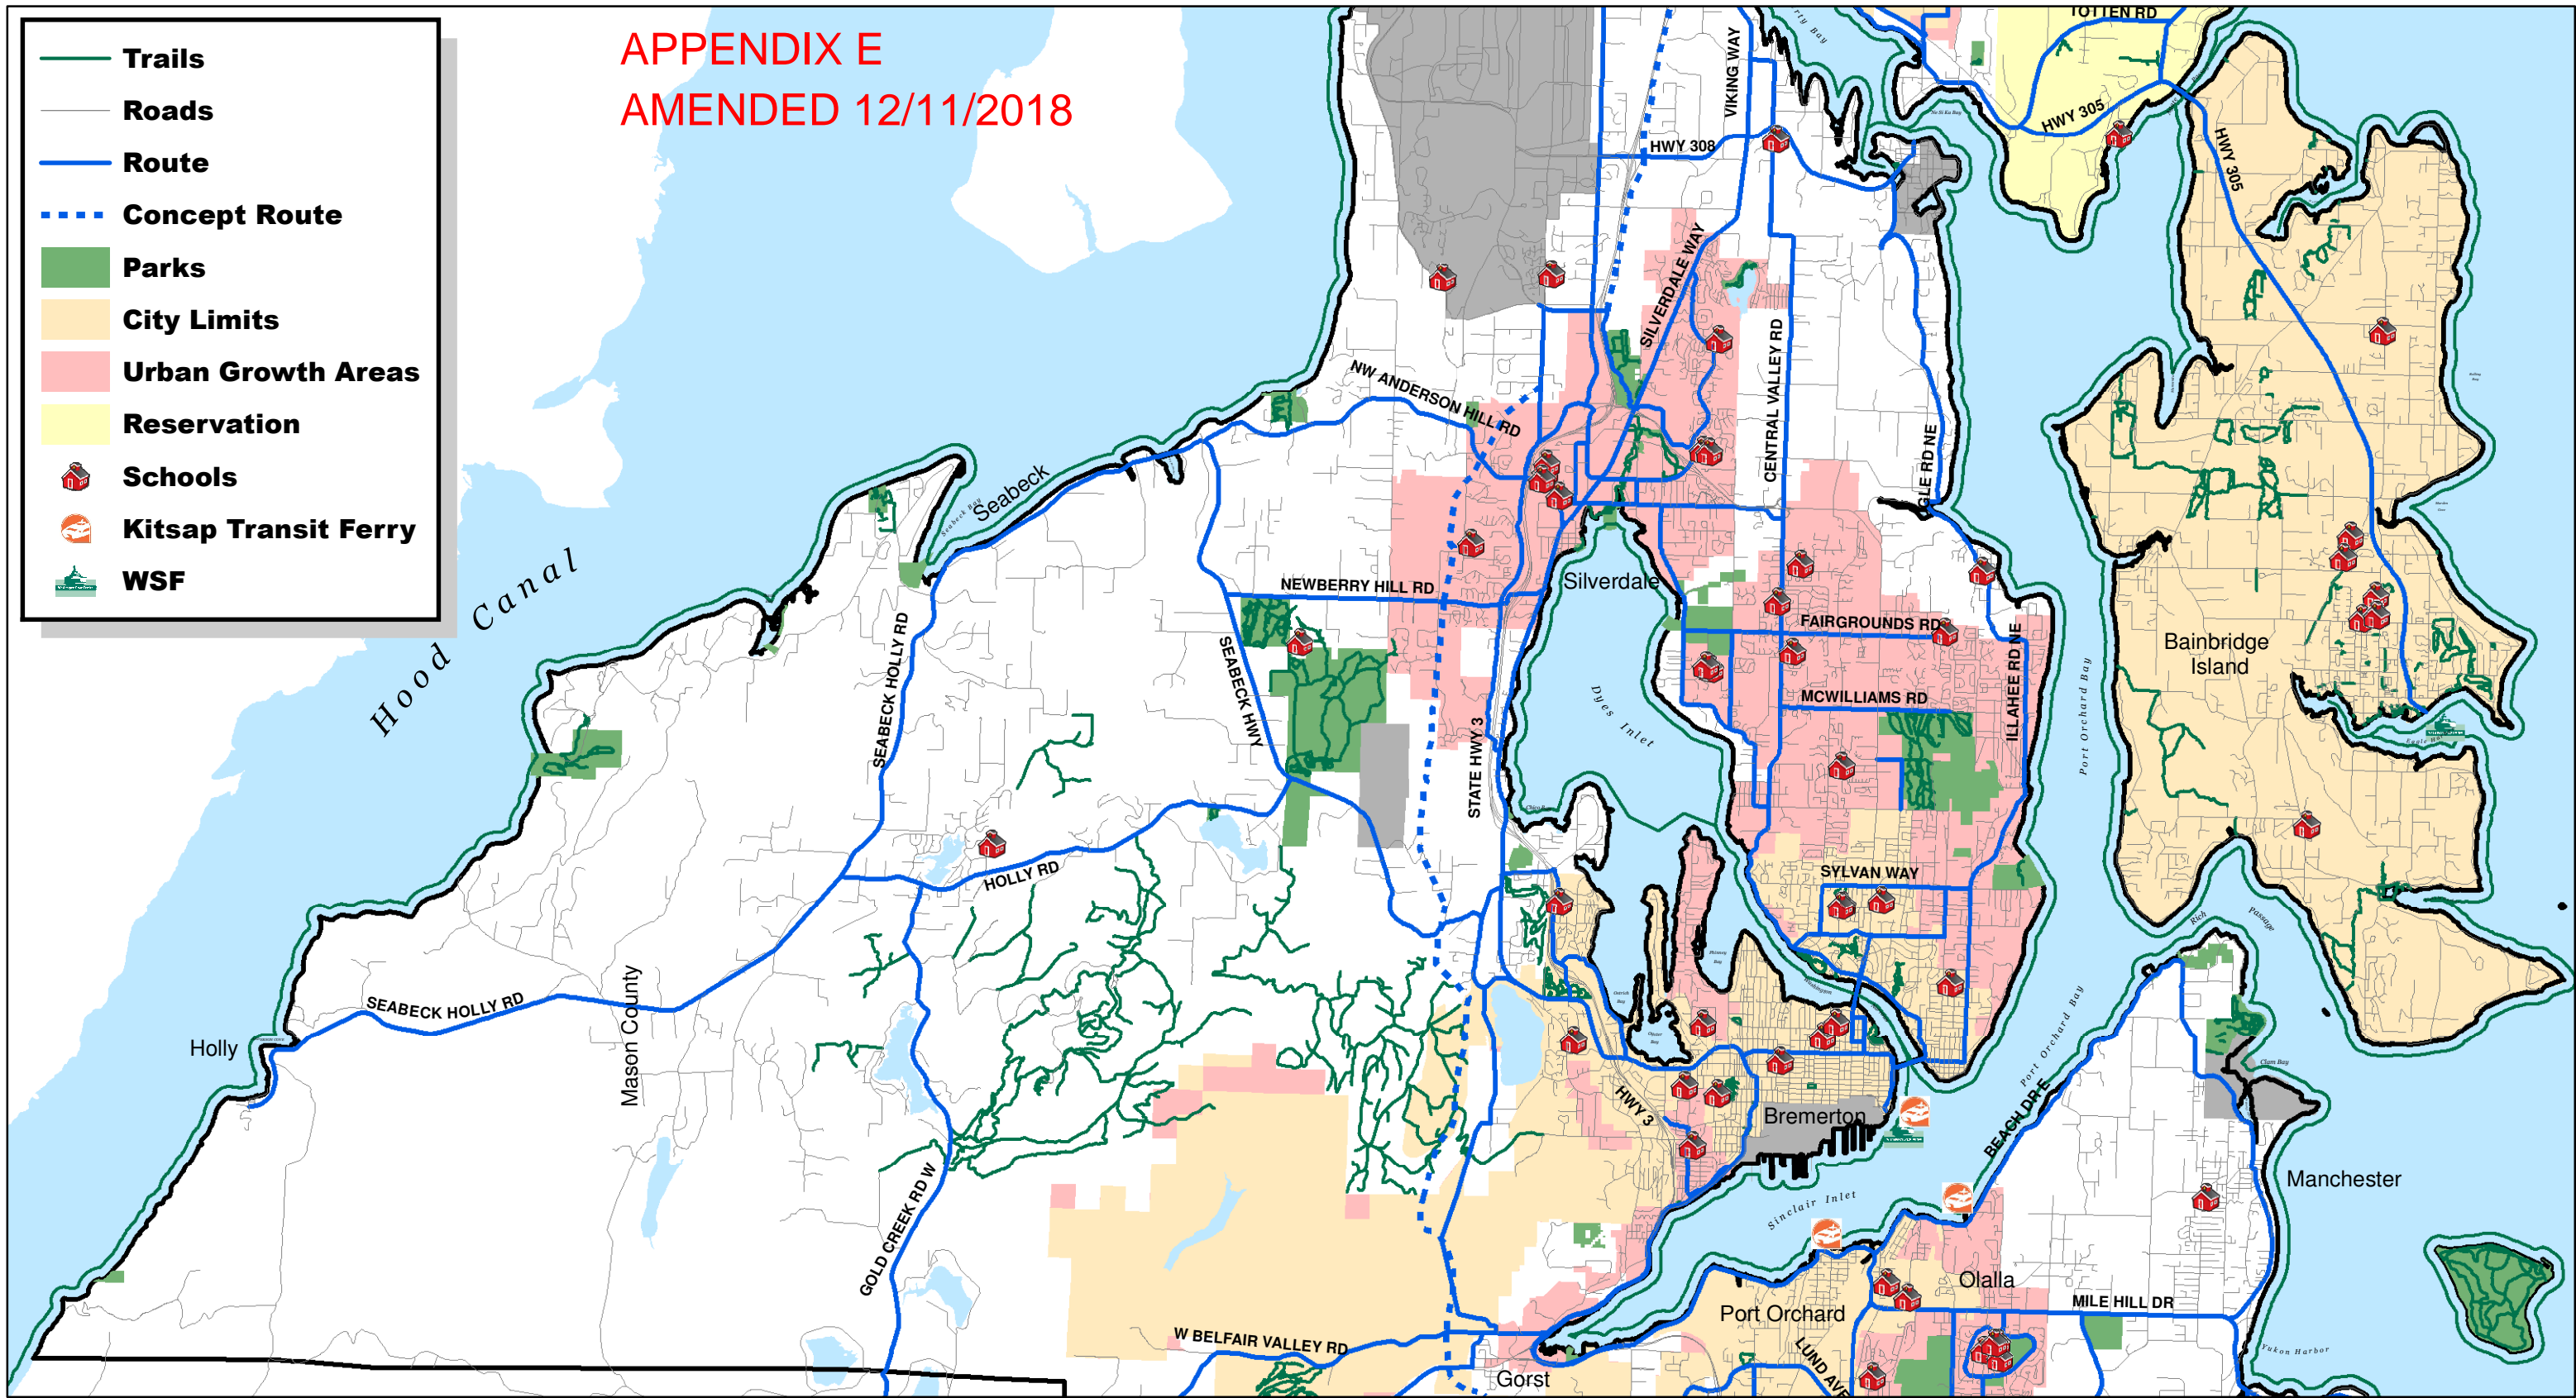

APPENDIX E
AMENDED 12/11/2018

-  Trails
-  Roads
-  Route
-  Concept Route
-  Parks
-  City Limits
-  Urban Growth Areas
-  Reservation
-  Schools
-  Kitsap Transit Ferry
-  WSF

Non-Motorized Routes
Central Kitsap

This map was created from existing map sources, not from field surveys. While great care was taken in using the most current map sources available, no warranties of any sort, including accuracy, fitness, or merchantability accompany this product. The user of this map assumes responsibility for determining its suitability for its intended use.
* THIS MAP IS NOT A SUBSTITUTE FOR FIELD SURVEY *

Routes through cities are limited to depict only those connecting to county routes.